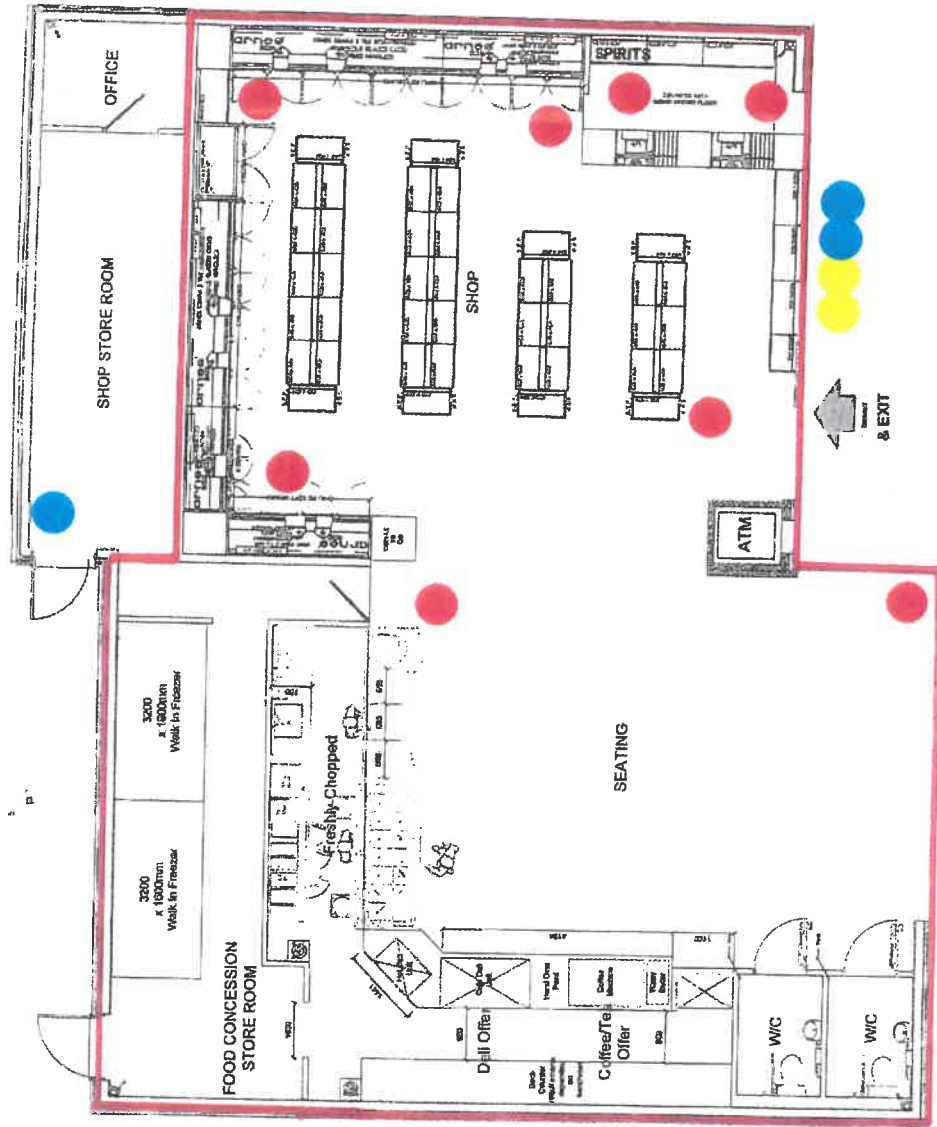

LOCKETT & CO

Retail Licensing and Planning Consultants  
5, WOLKERSLEY CRENS

The Stage Service Station  
282 Leicester Road  
Wigston  
Leicestershire  
LE18 1HQ

Date: August 2019  
Scale: 1:100

**Key:**

●	Proposed CCTV Camera Locations
●	Fire extinguisher.
●	Fire bucket.
—	Area to be licensed for sale of alcohol for consumption off the premises and late night refreshment (LNR).